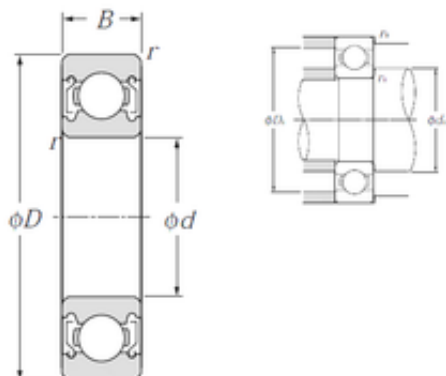

BEARING BOWER CORP.

12 mm x 37 mm x 12 mm 23120-2CS Sealed Spherical Roller Bearing 100x165x52mm

Bearing No. 6301ZZ

Size	12x37x12 mm
Bore Diameter	12 mm
Outer Diameter	37 mm
Width	12 mm
d	12 mm
D	37 mm
B	12 mm
C	12 mm
rn	0,5 mm
r min.	1 mm
da min.	17 mm
da max	18,5 mm
Da max.	32 mm
ra max.	1 mm
Weight	0,06 Kg
Basic dynamic load rating (C)	9,7 kN
Basic static load rating (C0)	4,2 kN
(Grease) Lubrication Speed	20 000 r/min
Category	Single Row Ball Bearings
Inventory	0.0
Manufacturer Name	NTN
Minimum Buy Quantity	N/A
Weight / Kilogram	0.06
Product Group	B00308
Enclosure	2 Metal Shields

6301ZZ Bearing 2D drawings and 3D CAD models

BEARING BOWER CORP.

Precision Class	ABEC 1 ISO P0
Maximum Capacity / Filling Slot	No
Rolling Element	Ball Bearing
Snap Ring	No
Internal Special Features	No
Cage Material	Steel
Internal Clearance	C0-Medium
Inch - Metric	Metric
Long Description	12MM Bore; 37MM Outside Diameter; 12MM Outer Race Diameter; 2 Metal Shields; Ball Bearing; ABEC 1 ISO P0; No Filling Slot; No Snap Ring; No Internal Special Features
Category	Single Row Ball Bearing
UNSPSC	31171504
Harmonized Tariff Code	8482.10.50.68
Noun	Bearing
Keyword String	Ball
Manufacturer URL	http://www.ntnamerica.com
Manufacturer Item Number	6301ZZ/2ASU1
Weight / LBS	0.136
Outer Race Width	0.472 Inch 12 Millimeter
Bore	0.472 Inch 12 Millimeter
Outside Diameter	1.457 Inch 37 Millimeter
Other Features	Deep Groove Shell Alvania Prelubricated
Inner Race Width	0 Inch 0 Millimeter
bore diameter:	12 mm
precision rating:	ISO Class 0
outside diameter:	37 mm
finish/coating:	Uncoated